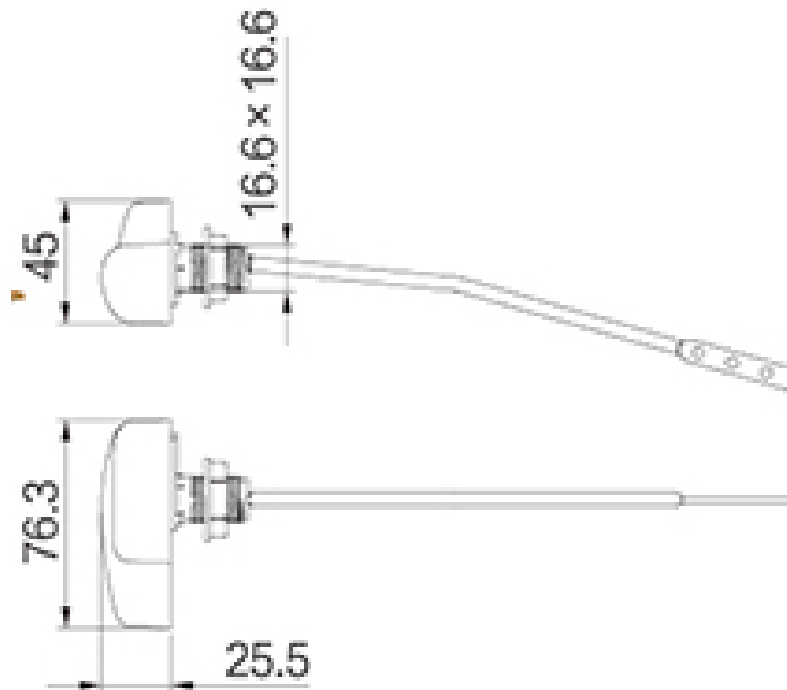

Brand : WDI, China
Name : Side flush lever
Item Code : B5675 GASV1
Designer :
Color / Finish: ABS Chrome plated
Dimensions : 16.6 x 16.6 mm

Product info:

- Left side flush lever
- Brass lifted rod

Flushing of pipe must be done before fittings are installed. Failure to do so voids the warranty.
Follow cleaning instructions and avoid using any harmful chemicals.
All information is for reference only. Installation shall always be based on the specs provided with actual delivered items.
For more info, visit www.sanitecph.com